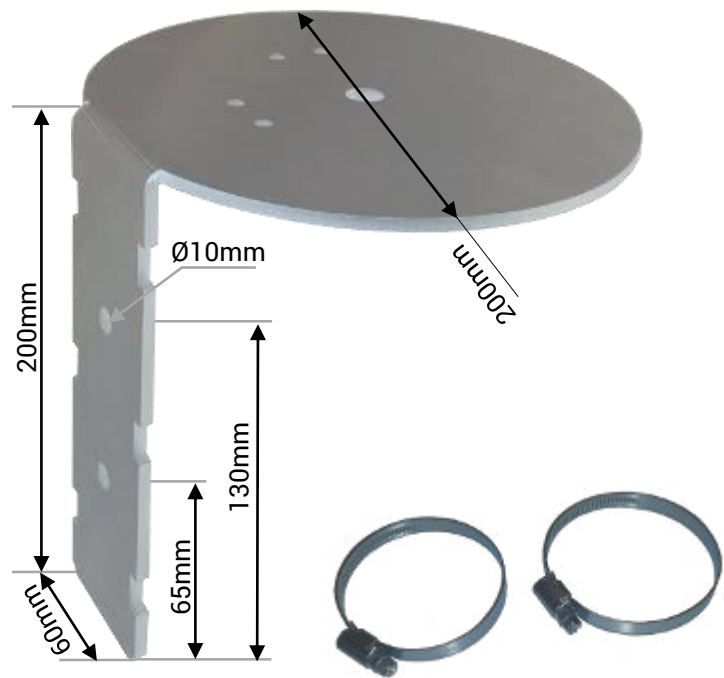

KIT FOR MOUNTING ON MAST

Kit for fixing antenna on a mast with an integrated ground plane.

*Mast for fixation not included

CHARACTERISTICS

Mechanical	
Material	ALU